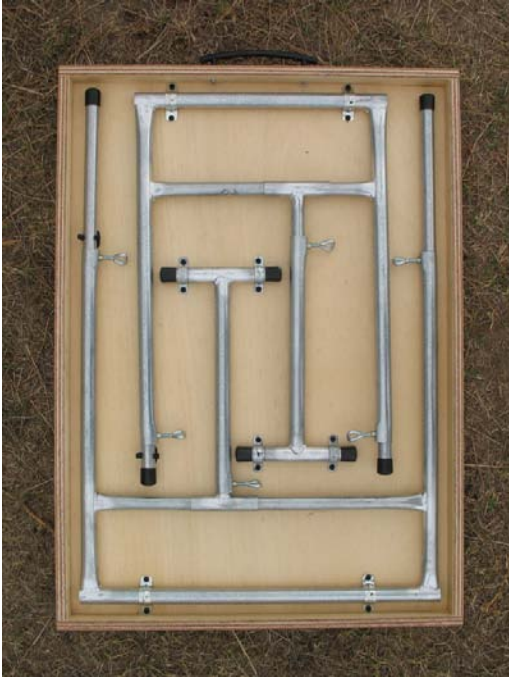

Adjustable legs to tackle any landscape