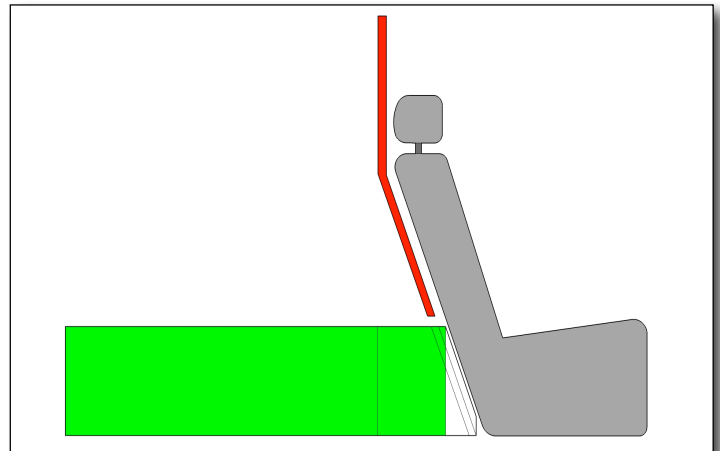

# Maxamise your Storage!

The below diagrams demonstrate how we can tailor make a storage system to suit your vehicle and achieve "maximum space efficiency".

Your Complete 4wd Storage Solution!

Standard 2 drawer + full height cargo barrier.

Long 2 Drawer with 1/2 half height cargo barrier.

Standard 2 Drawer + 1/2 height Cargo Barrier + standard size water tank.

Fridgepack System + full height cargo barrier.

Fridgepack system + 1/2 height cargo barrier + regular size water tank.