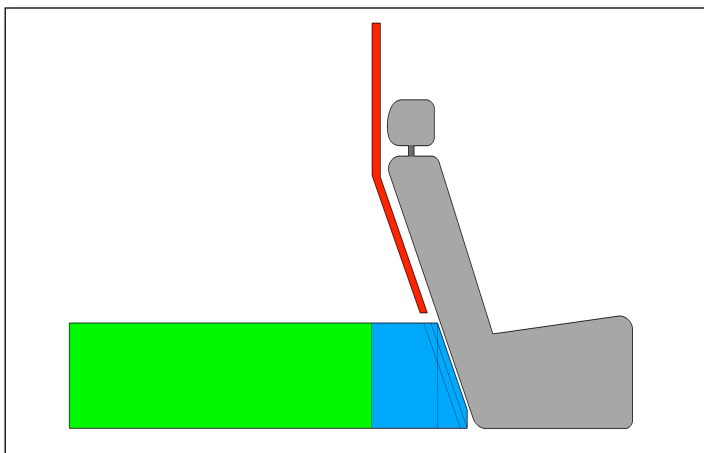

# Maxamise your Storage!

The below diagrams demonstrate how we can tailor make a storage system to suit your vehicle and achieve "maximum space efficiency".

Your Complete 4wd Storage Solution!

Standard 2 drawer + full height cargo barrier.

Long 2 Drawer with 1/2 half height cargo barrier.

Standard 2 Drawer + 1/2 height Cargo Barrier + standard size water tank.

Fridgepack System + full height cargo barrier.

Fridgepack system + 1/2 height cargo barrier + regular size water tank.