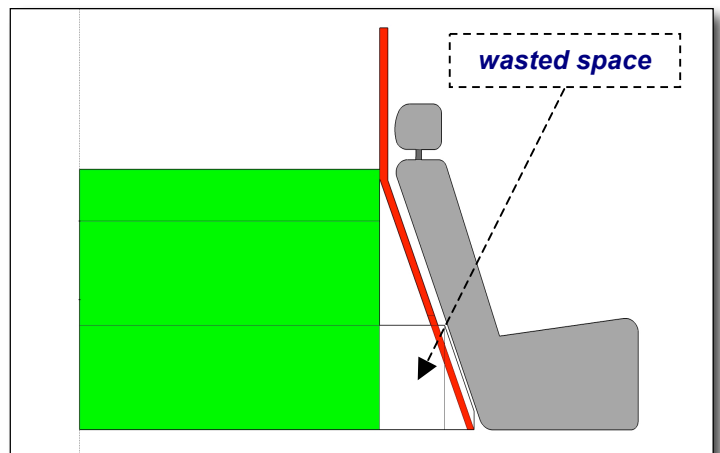

# Maxamise your Storage!

The below diagrams demonstrate how we can tailor make a storage system to suit your vehicle and achieve "maximum space efficiency".

Your Complete 4wd Storage Solution!

Standard 2 drawer + full height cargo barrier.

Long 2 Drawer with 1/2 half height cargo barrier.

Standard 2 Drawer + 1/2 height Cargo Barrier + standard size water tank.

Fridgepack System + full height cargo barrier.

Fridgepack system + 1/2 height cargo barrier + regular size water tank.