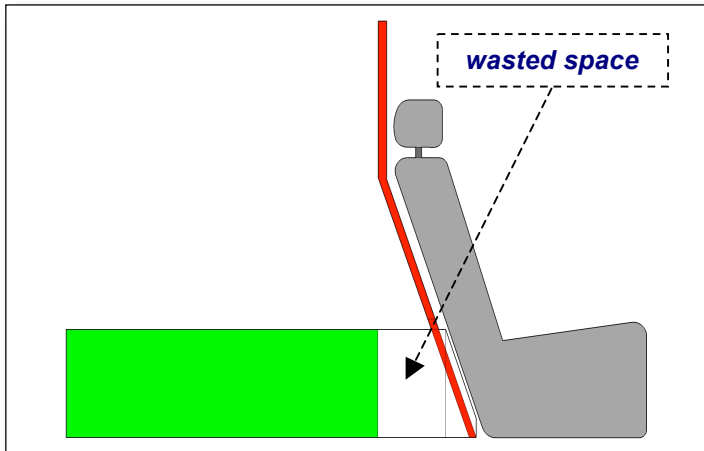

# Maxamise your Storage!

The below diagrams demonstrate how we can tailor make a storage system to suit your vehicle and achieve "maximum space efficiency".

Your Complete 4wd Storage Solution!

Standard 2 drawer + full height cargo barrier.

Long 2 Drawer with 1/2 half height cargo barrier.

Standard 2 Drawer + 1/2 height Cargo Barrier + standard size water tank.

Fridgepack System + full height cargo barrier.

Fridgepack system + 1/2 height cargo barrier + regular size water tank.