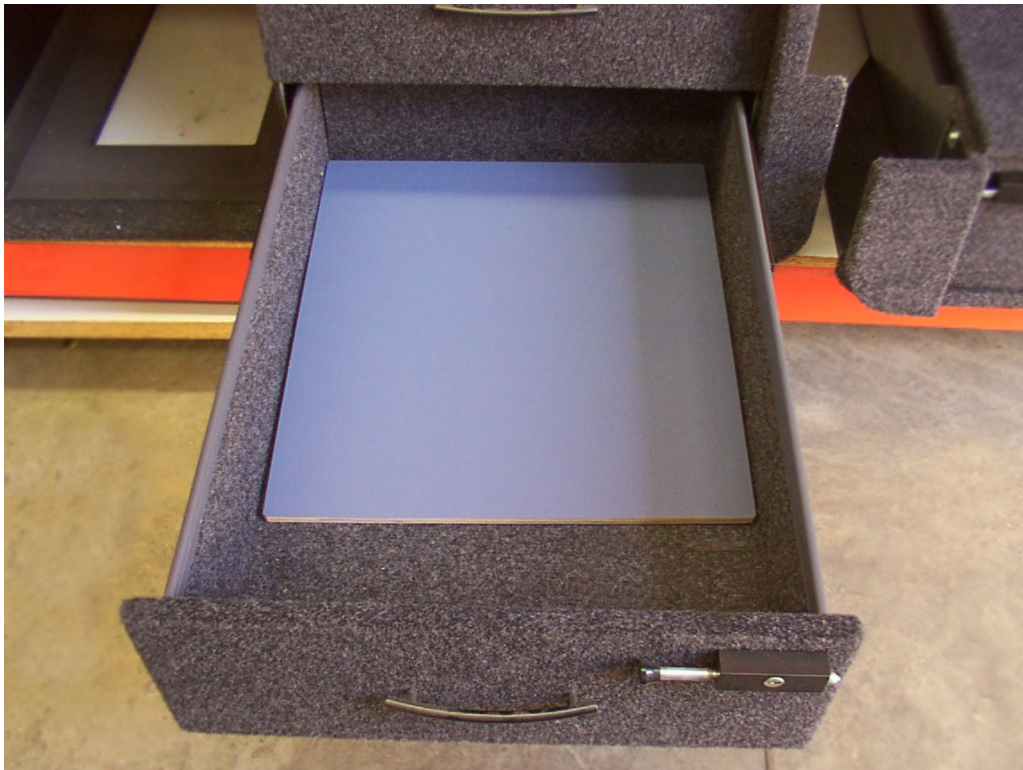

## **Drawer Top Table**

**The quickest and easiest table you'll ever own.**

**Bench Space, you can never have enough. Whether your cooking a meal or just making a cuppa, you need a quick easy table to set up on. This is why we developed the ORS Drawer Top Table. Its stored in the top of you drawer so you know where it is, it's out of the way and will never move in you car.**

**To use it, simply open the drawer, turn the table 90\* popping the slots over the sides of the drawer, and push your drawer in. Notice it doesn't close all the way? That's to stop the drawer from closing when you have a cooking gear on top of it. You can still access the contents of the drawer by sliding the table forward or backwards, even when in use.**

**To pack it away, just turn it 90\* again and close the drawer. EASY. The table is made from cross-banded birch ply, so its super strong, and is covered with a Laminex top, the same as home bench tops, so its easy to clean.**

***Fast, easy to store, strong and easy to clean. What more could you ask for?***

Sits snugly on top of your drawers!

The perfect size to slip on top of your packed cargo!